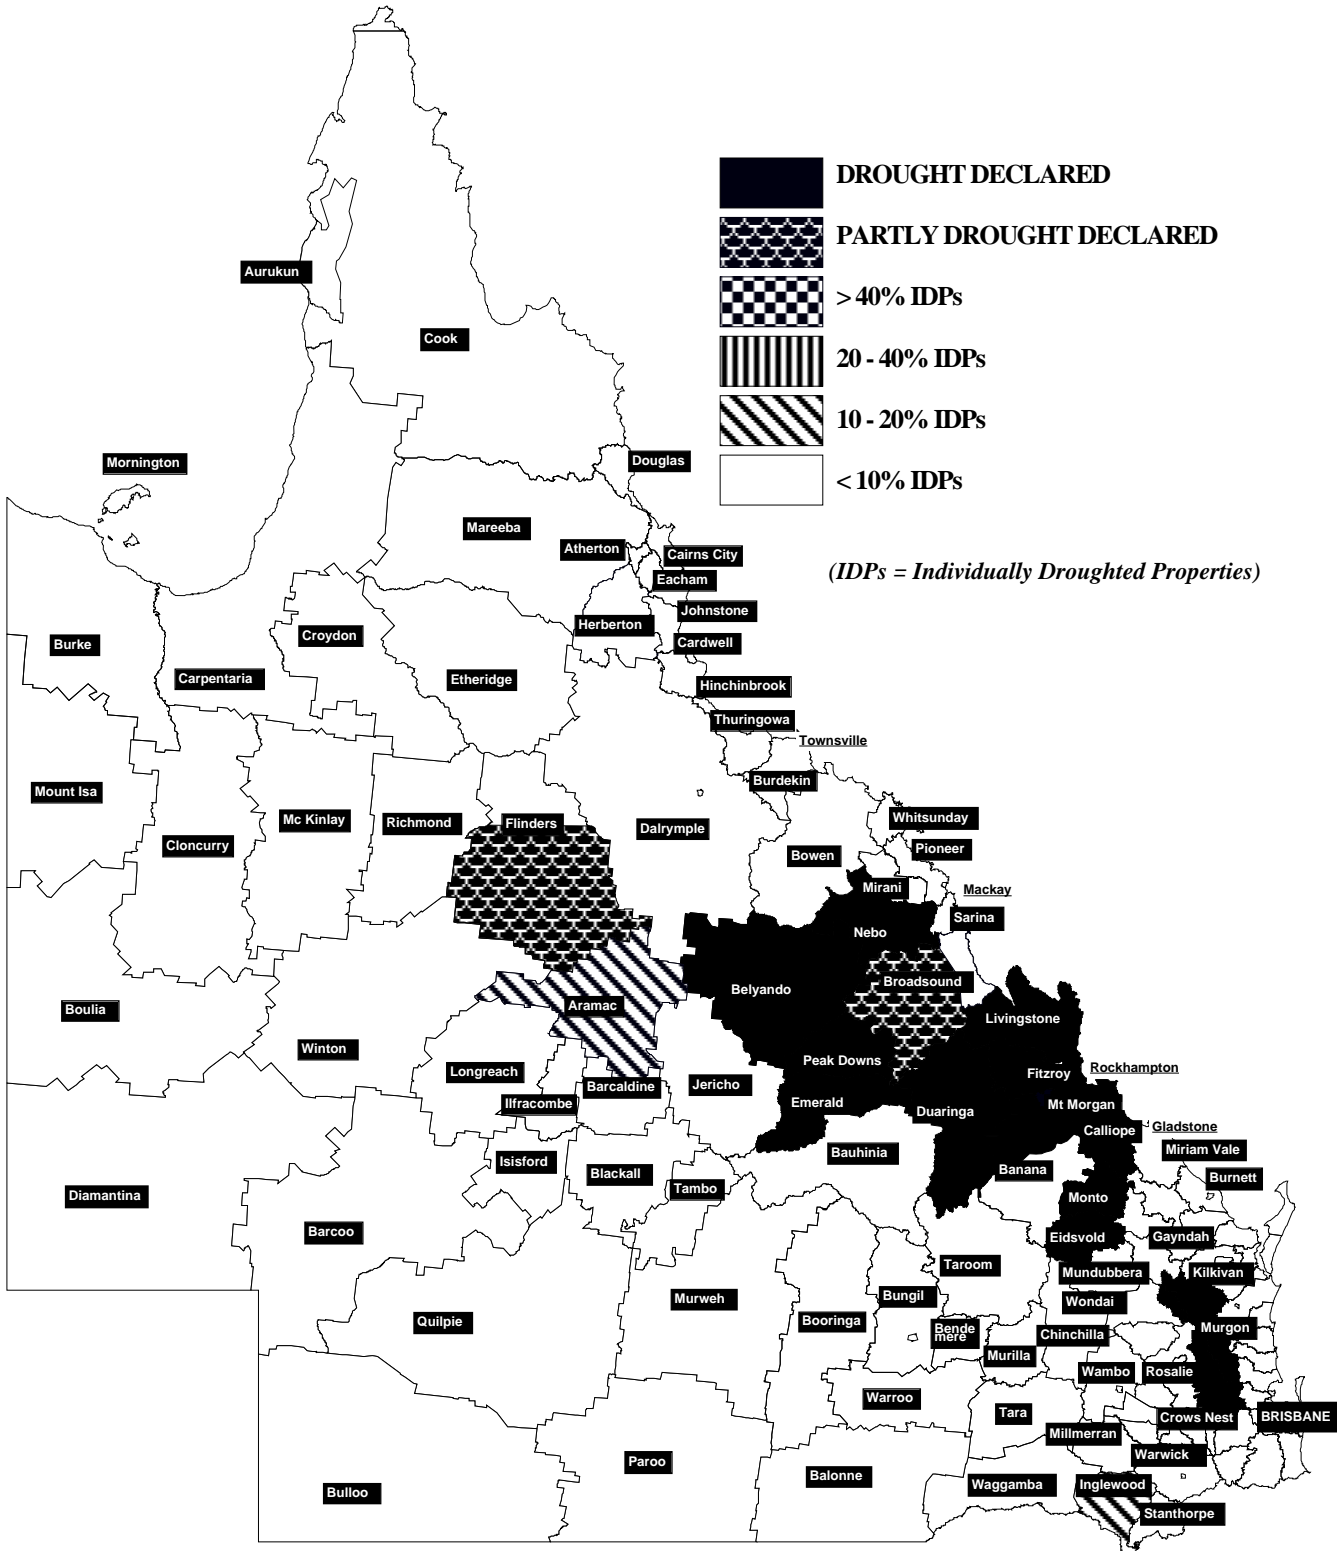

DNR/DPI SEASONAL CLIMATE INFORMATION SERVICE

SOI FAX HOTLINES

(Southern Oscillation Index)

this page = 1902 935 305

this page is usually updated by the 10th of the month
PLEASE NOTE THE NEW FAX NUMBER !!

QUEENSLAND DROUGHT SITUATION as at 30 September 1998

SOI FAX HOTLINES

(Southern Oscillation Index)

this page = 1902 935 305

this page is usually updated by the 10th of the month
PLEASE NOTE THE NEW FAX NUMBER !!

DROUGHT DECLARED SHIRES as at 30 September 1998

SHIRE	DATE DECLARED	SHIRE	DATE DECLARED
Banana +	01.05.93	Flinders ▲	22.04.96
Belyando	01.09.92	Kilcoy	15.09.97
Broadsound ■	24.04.92	Kilkivan	01.05.97
Calliope	28.11.94	Livingstone	14.11.94
Duarina	17.03.93	Monto	10.10.94
Eidsvold	10.10.94	Mount Morgan	09.06.93
Emerald	08.04.93	Murgon	01.05.97
Esk	15.09.97	Nebo	24.04.92
Fitzroy	09.06.93	Peak Downs	15.09.92

Notes:

- That part of the Shire of Broadsound, west of the Connors Range.
- + That part of Banana Shire north of the Dawson Highway declared from 01.05.93
- ▲ The part of Flinders Shire, south of the Great Northern Railway line.