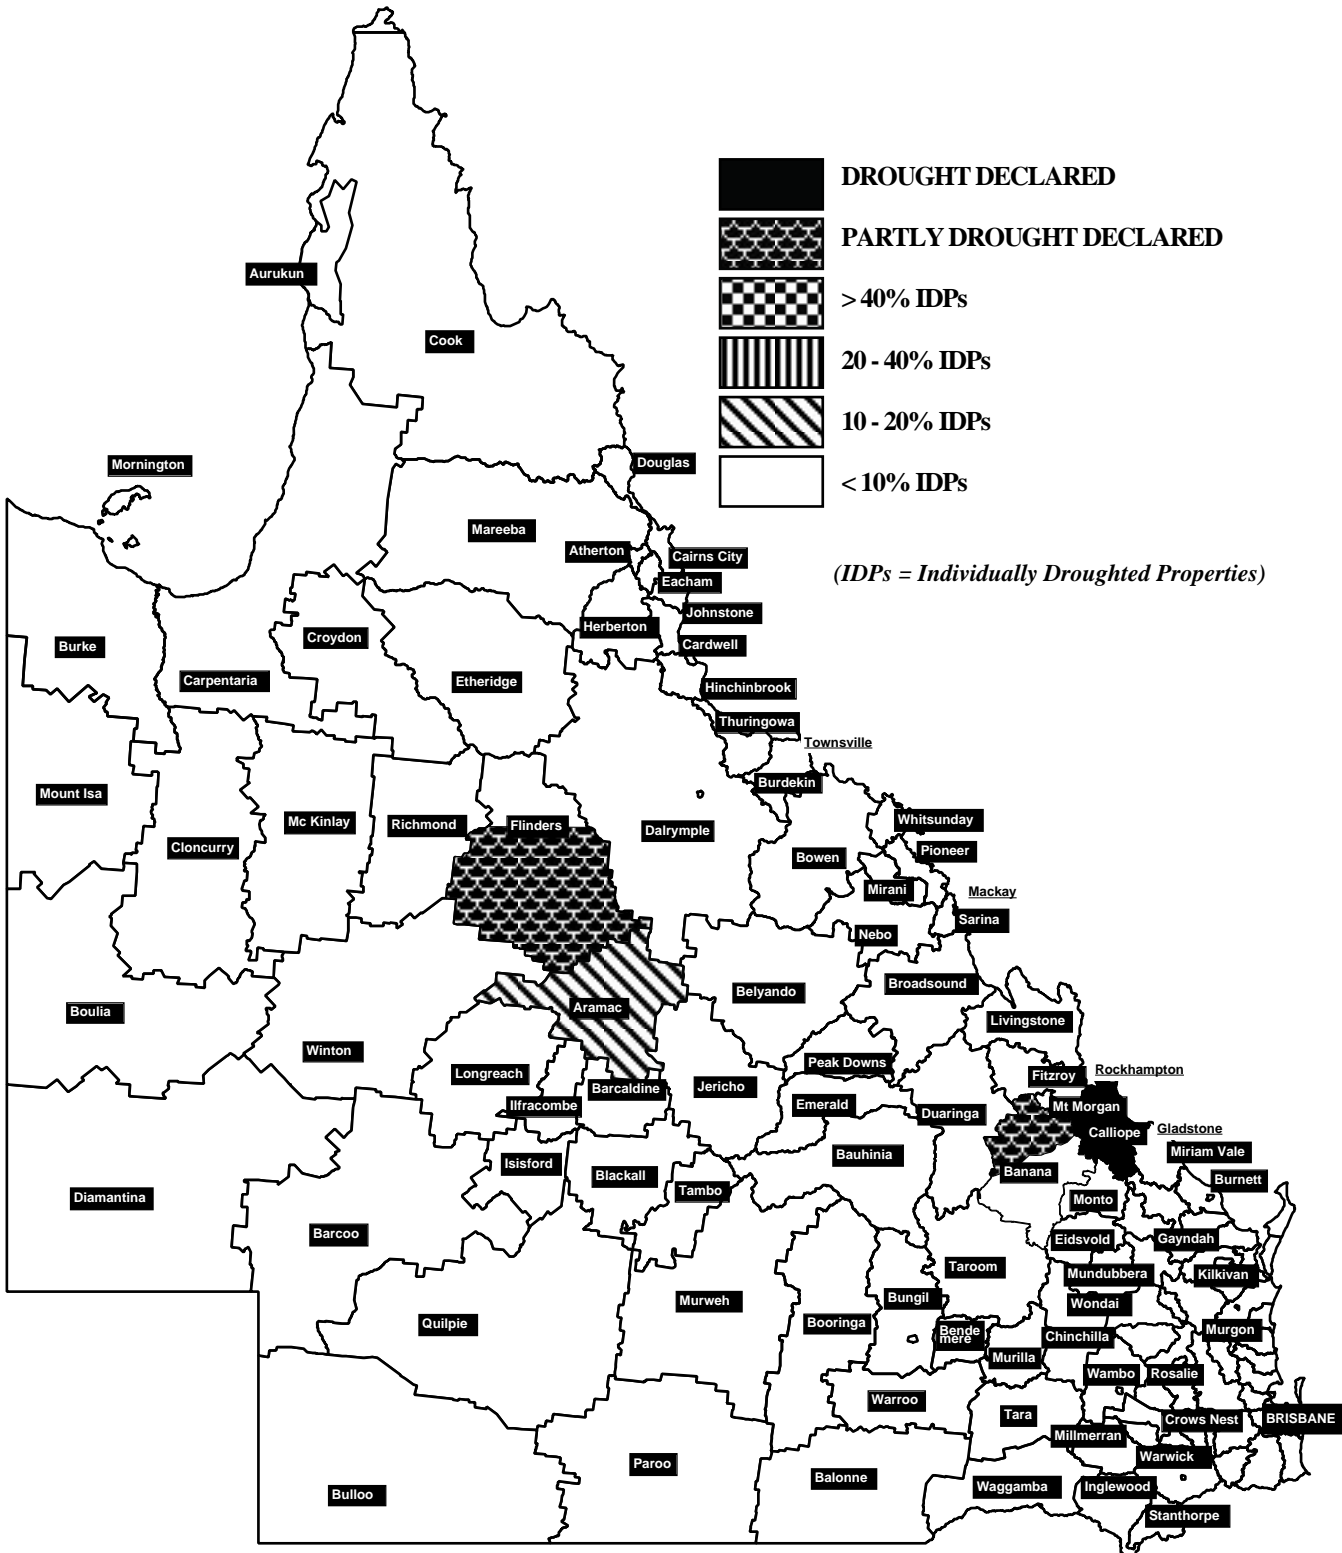

# SOI FAX HOTLINES

(Southern Oscillation Index)

this page = 1902 935 305

this page is usually updated by the 10th of the month  
**PLEASE NOTE THE NEW FAX NUMBER !!**

## QUEENSLAND DROUGHT SITUATION as at 30 April 1999

DNR/DPI SEASONAL CLIMATE INFORMATION SERVICE

## DROUGHT DECLARED SHIRES as at 30 April 1999

SHIRE	DATE DECLARED	SHIRE	DATE DECLARED
Banana +	01.05.93		
Calliope	28.11.94		
Flinders ▲	22.04.96		

*Notes:*

+ That part of Banana Shire north of the Dawson Highway declared from 01.05.93

▲ The part of Flinders Shire, south of the Great Northern Railway line.