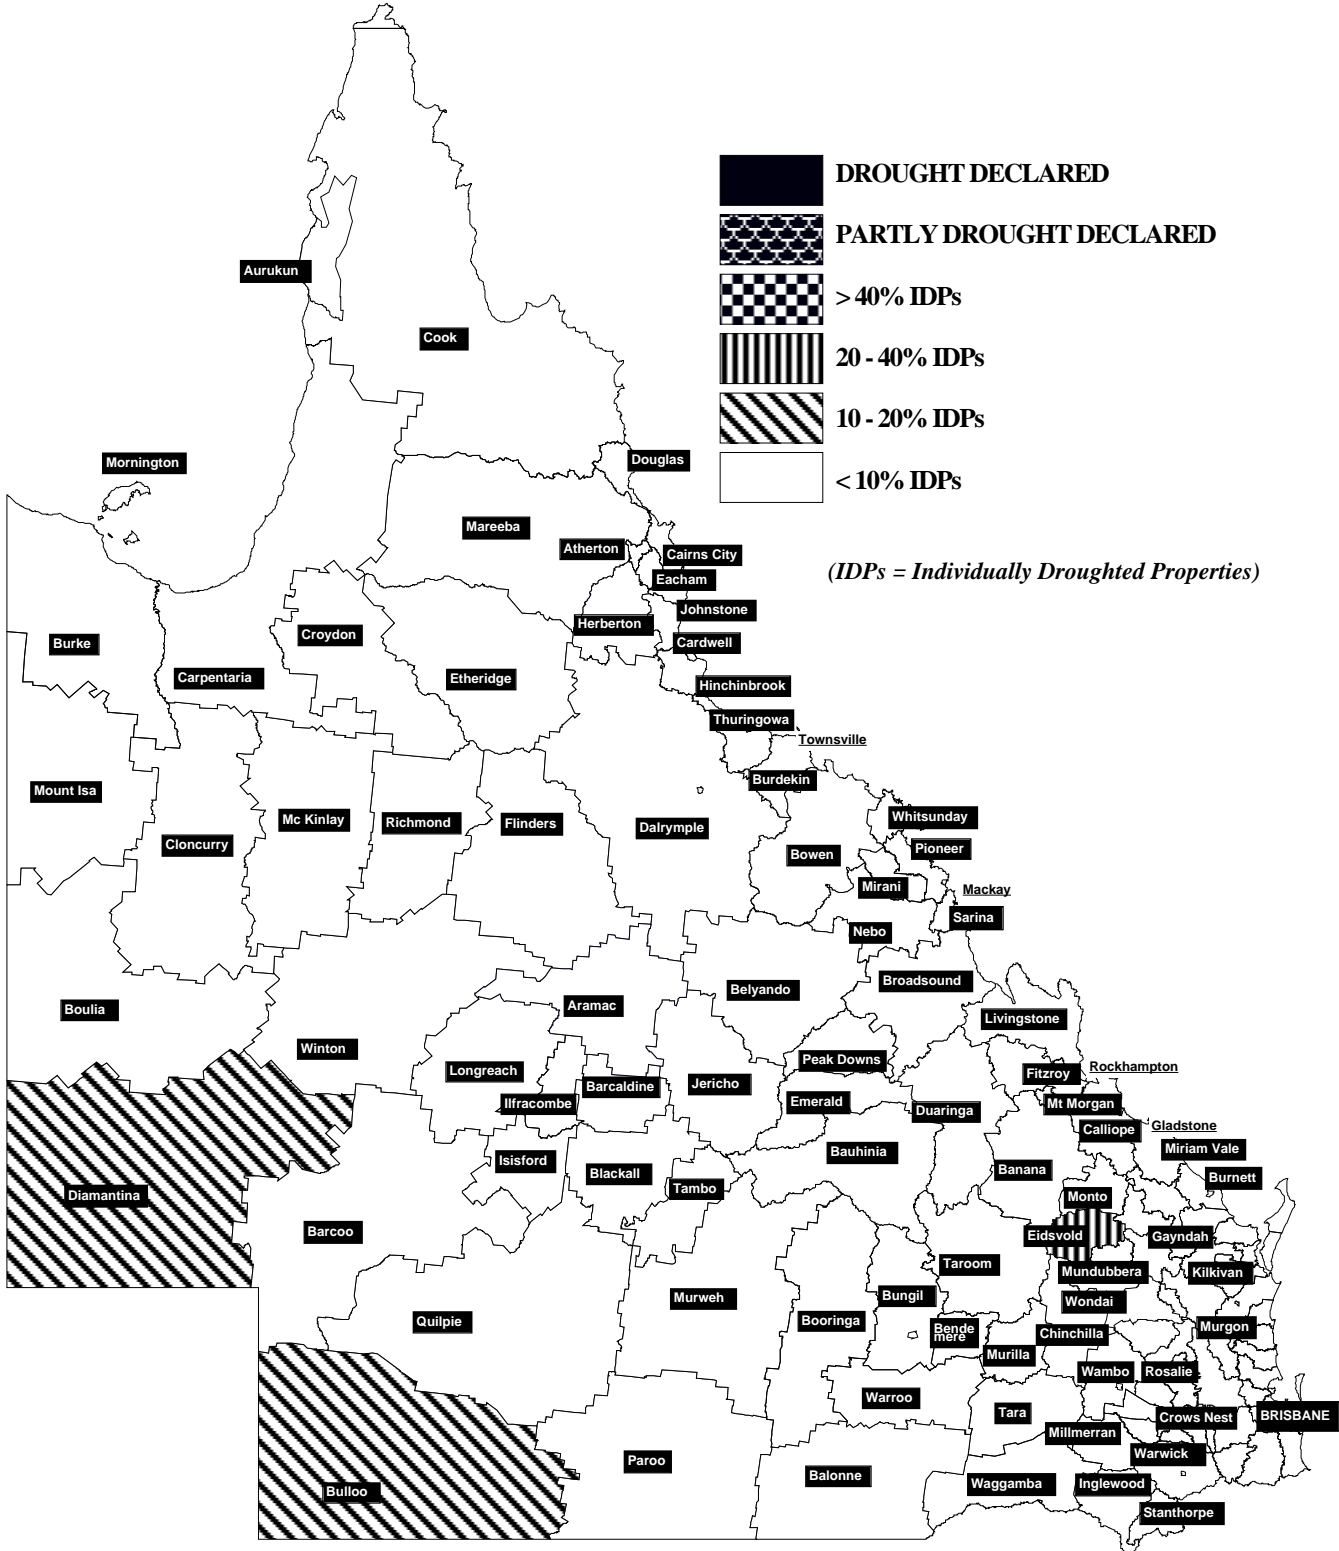

**QUEENSLAND DROUGHT SITUATION as at 31 December 1999**

Information contained in this publication is provided as general advice only. For application to specific circumstances, professional advice should be sought. The Department of Primary Industries, Queensland, has taken all reasonable steps to ensure the information in this publication is accurate at the time of publication. Readers should ensure that they make appropriate inquiries to determine whether new information is available on the particular subject matter.

To receive at no cost the full list of FarmFax articles dial 1902 220 042, follow the simple voice instructions and enter '999' when asked for a three digit document number.

Date: 10<sup>th</sup> January 2000

**To receive at no cost the full list of FarmFax articles dial 1902 220 042, follow the simple voice instructions and enter '999' when asked for a three digit document number.**