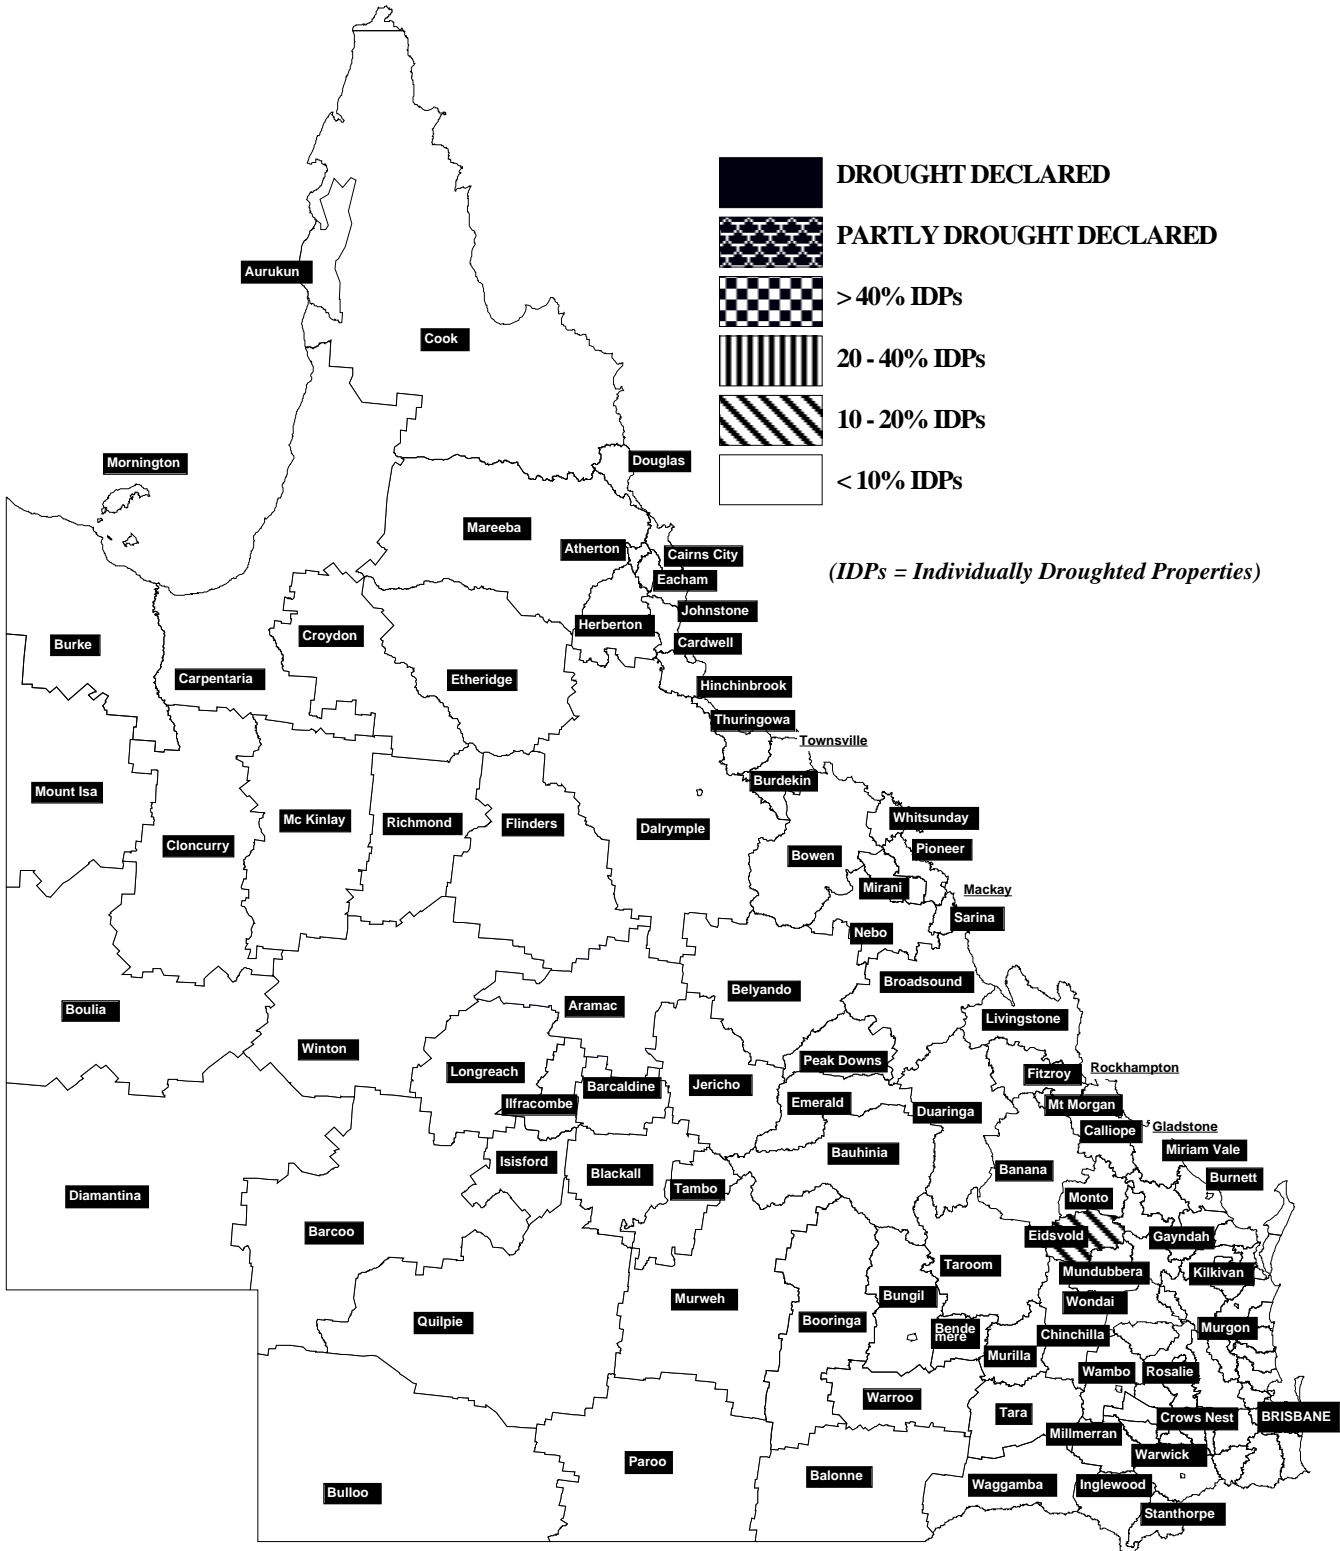

DNR/DPI SEASONAL CLIMATE INFORMATION SERVICE

SOI FAX HOTLINES

(Southern Oscillation Index)

this page = 1902 935 305

this page is usually updated by the 10th of the month
PLEASE NOTE THE NEW FAX NUMBER !!

QUEENSLAND DROUGHT SITUATION as at 31 July 1999

DNR/DPI SEASONAL CLIMATE INFORMATION SERVICE

SOI FAX HOTLINES

(Southern Oscillation Index)

this page = 1902 935 305

this page is usually updated by the 10th of the month
PLEASE NOTE THE NEW FAX NUMBER !!

DROUGHT DECLARED SHIRES as at 31 July 1999

SHIRE	DATE DECLARED	SHIRE	DATE DECLARED

Notes:

No shires are currently drought declared in Queensland.