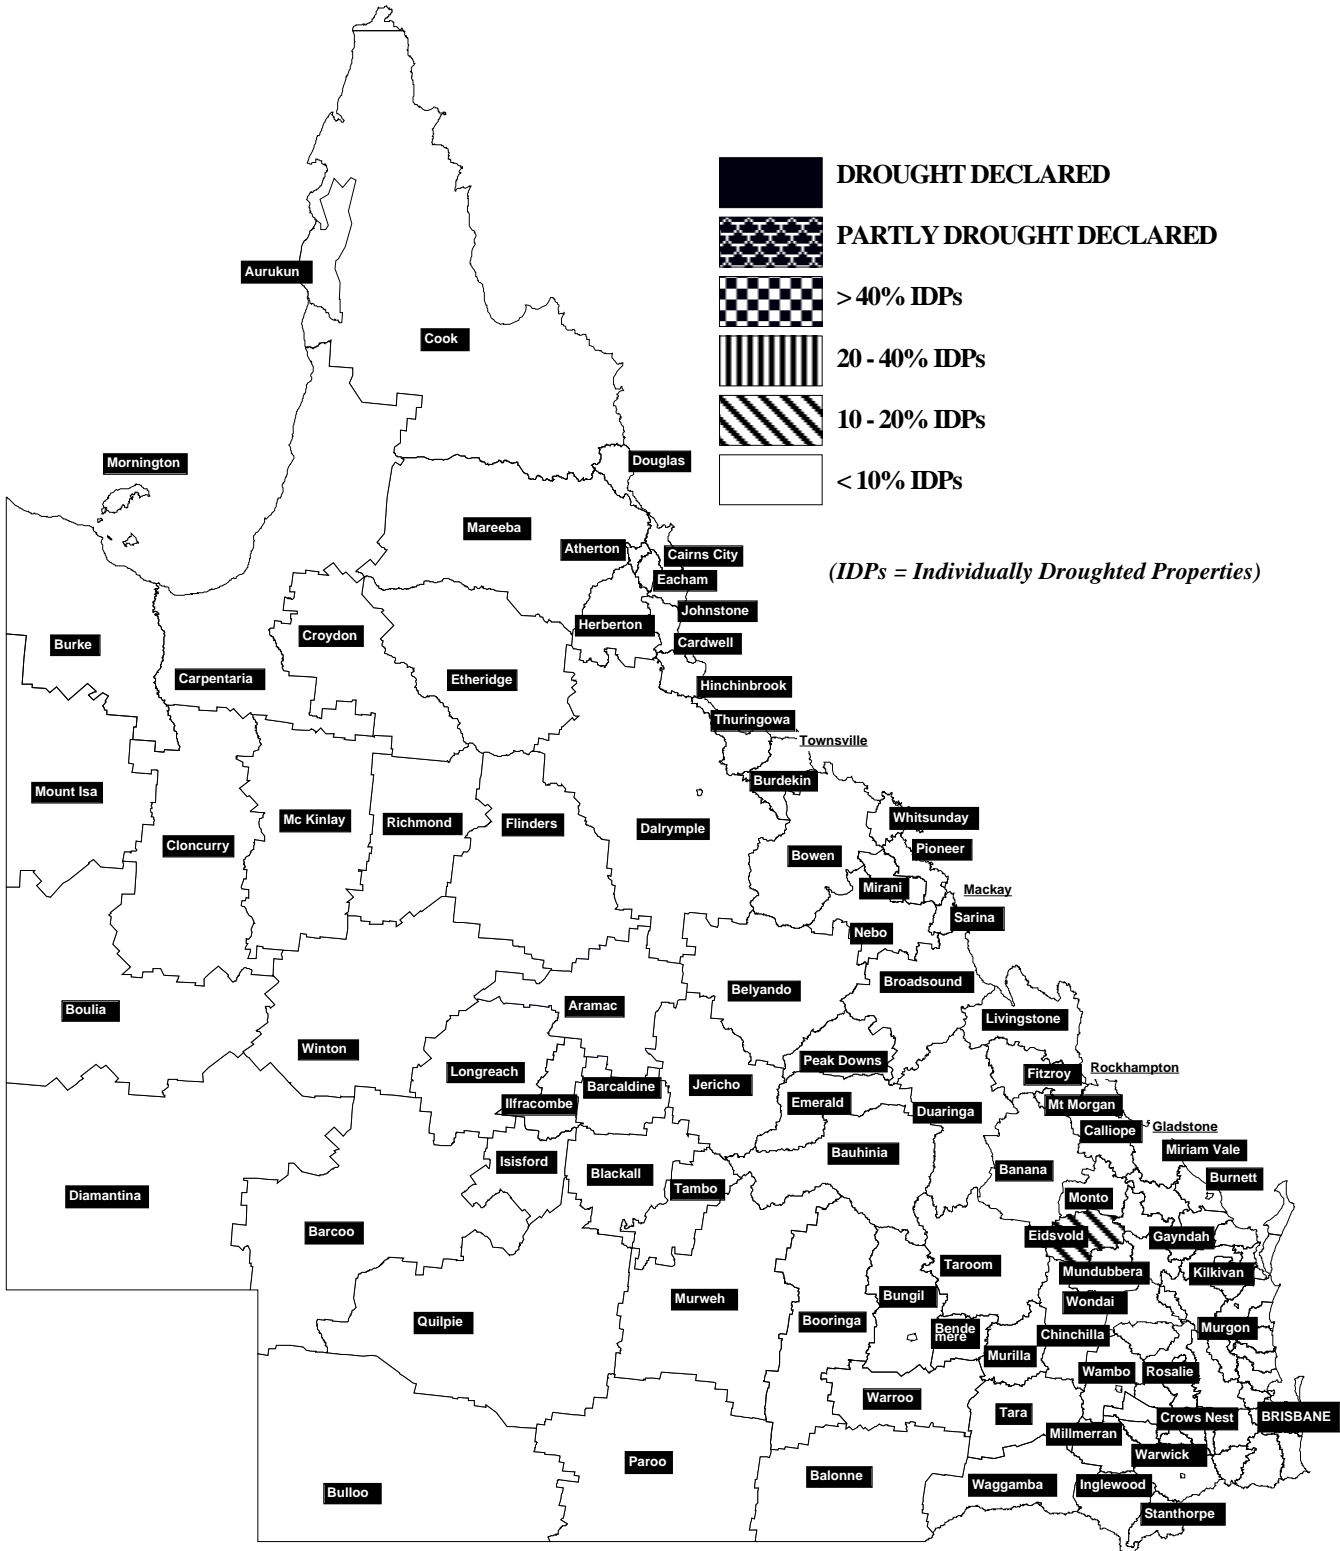

DNR/DPI SEASONAL CLIMATE INFORMATION SERVICE

SOI FAX HOTLINES

(Southern Oscillation Index)

this page = 1902 935 305

this page is usually updated by the 10th of the month
PLEASE NOTE THE NEW FAX NUMBER !!

QUEENSLAND DROUGHT SITUATION as at 1 June 1999

DNR/DPI SEASONAL CLIMATE INFORMATION SERVICE

SOI FAX HOTLINES

(Southern Oscillation Index)

this page = 1902 935 305

this page is usually updated by the 10th of the month
PLEASE NOTE THE NEW FAX NUMBER !!

DROUGHT DECLARED SHIRES as at 1 June 1999

SHIRE	DATE DECLARED	SHIRE	DATE DECLARED

Notes:

No shires are currently drought declared in Queensland.