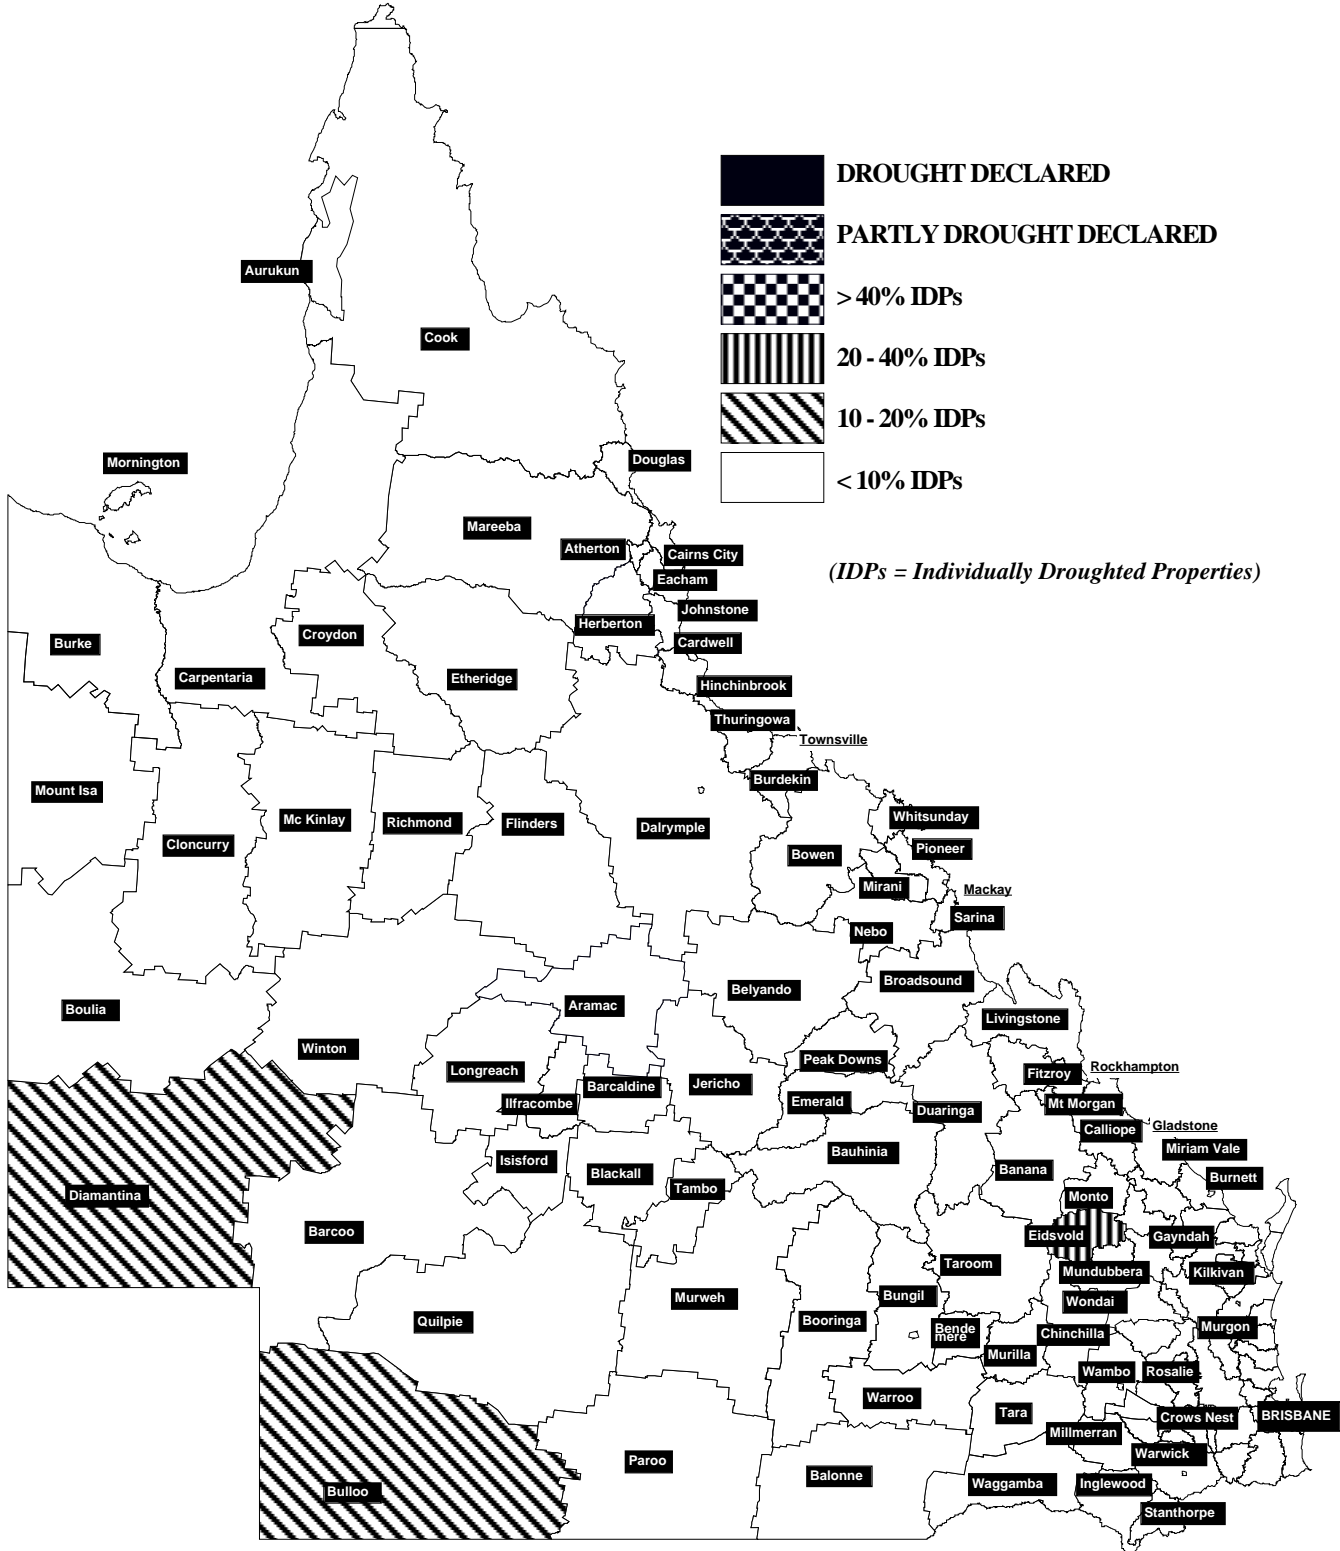

QUEENSLAND DROUGHT SITUATION as at 29 February 2000

Information contained in this publication is provided as general advice only. For application to specific circumstances, professional advice should be sought. The Department of Primary Industries, Queensland, has taken all reasonable steps to ensure the information in this publication is accurate at the time of publication. Readers should ensure that they make appropriate inquiries to determine whether new information is available on the particular subject matter.

To receive at no cost the full list of FarmFax articles dial 1902 220 042, follow the simple voice instructions and enter '999' when asked for a three digit document number.

Date: 9th March 2000

Pages:2

Next Update By:10th April 2000

Item Number:073

QUEENSLAND DROUGHT SITUATION as at 29 February 2000

SHIRE	DATE DECLARED	SHIRE	DATE DECLARED

Notes:

No shires are currently drought declared in Queensland.

Information contained in this publication is provided as general advice only. For application to specific circumstances, professional advice should be sought. The Department of Primary Industries, Queensland, has taken all reasonable steps to ensure the information in this publication is accurate at the time of publication. Readers should ensure that they make appropriate inquiries to determine whether new information is available on the particular subject matter.

To receive at no cost the full list of FarmFax articles dial 1902 220 042, follow the simple voice instructions and enter '999' when asked for a three digit document number.