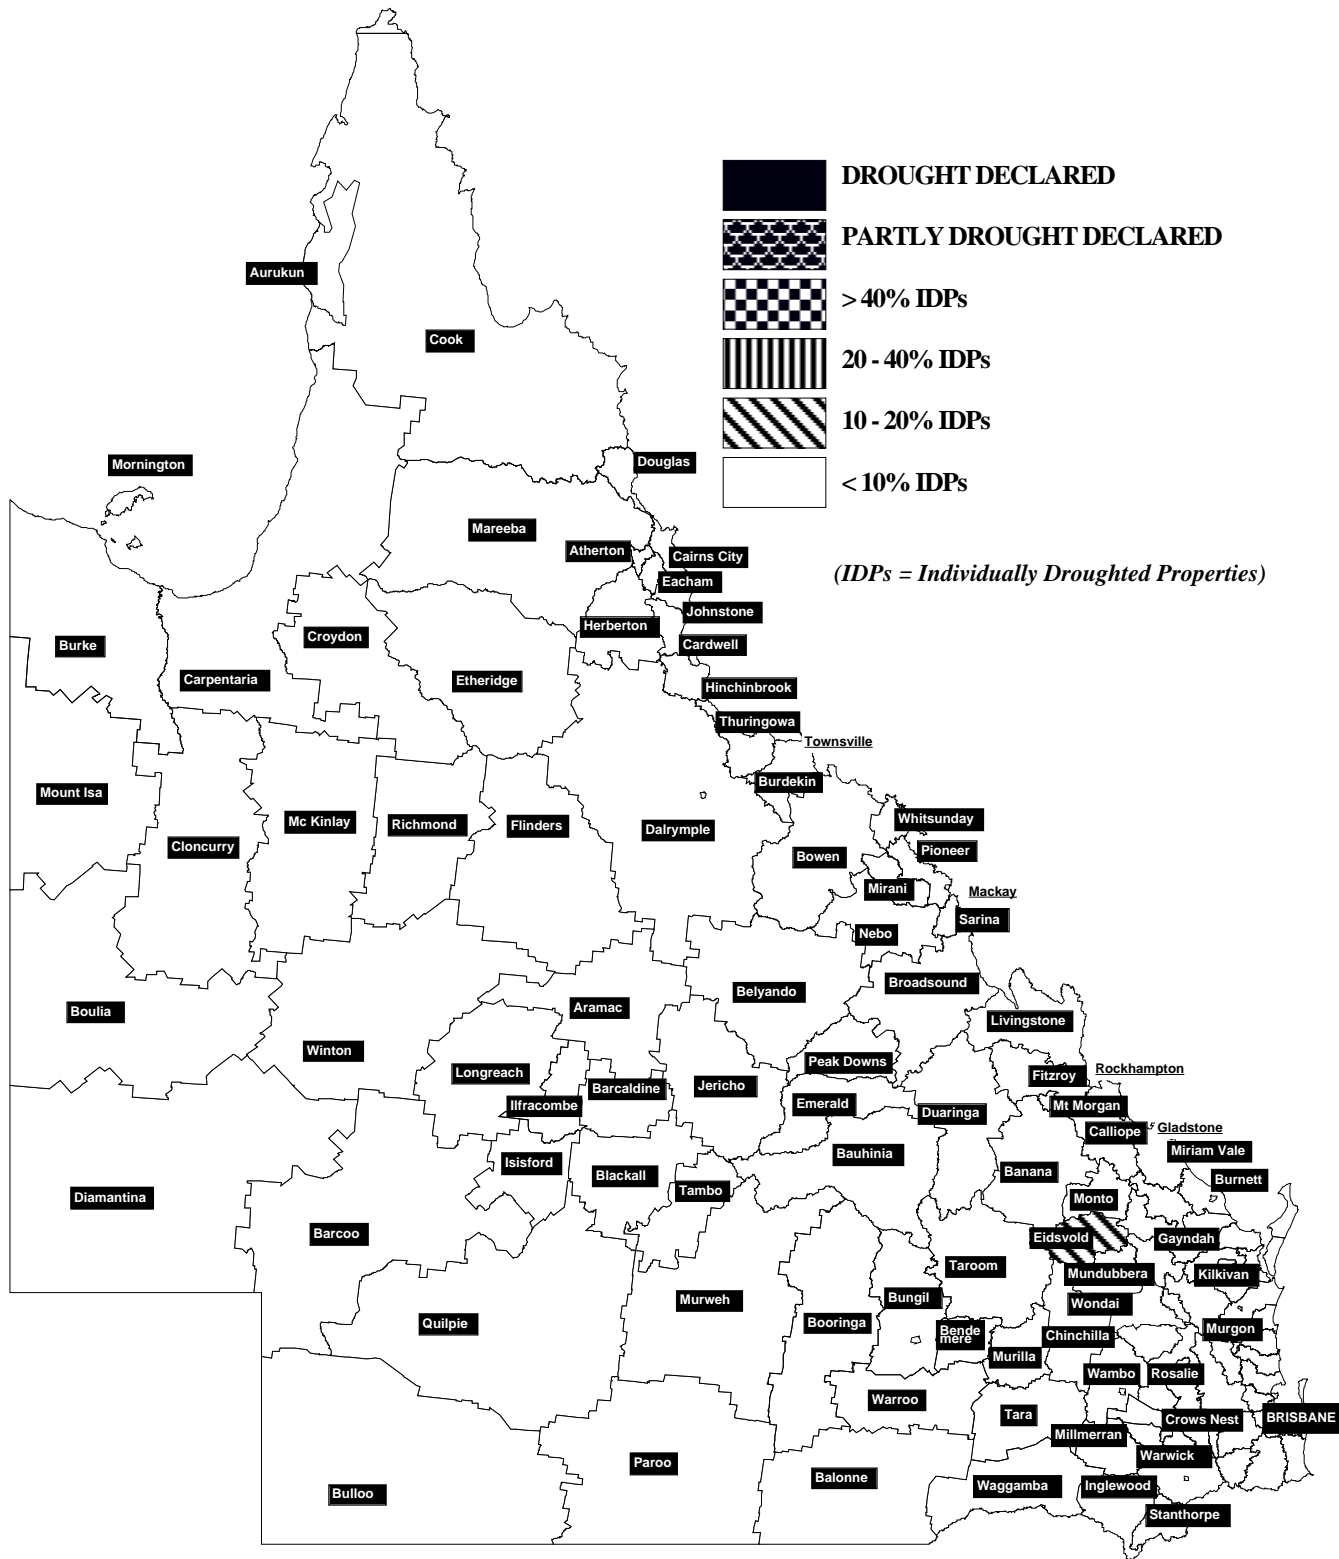

QUEENSLAND DROUGHT SITUATION as at 30th June 2000

Date: 7th July 2000

Next Update By: 10th August 2000

Information contained in this publication is provided as general advice only. For application to specific circumstances, professional advice should be sought. The Department of Primary Industries, Queensland, has taken all reasonable steps to ensure the information in this publication is accurate at the time of publication. Readers should ensure that they make appropriate inquiries to determine whether new information is available on the particular subject matter.

QUEENSLAND DROUGHT SITUATION as at 30th June 2000

Date: 7th July 2000

Next Update By: 10th August 2000

SHIRE	DATE DECLARED	SHIRE	DATE DECLARED

Notes:

No shires are currently drought declared in Queensland.