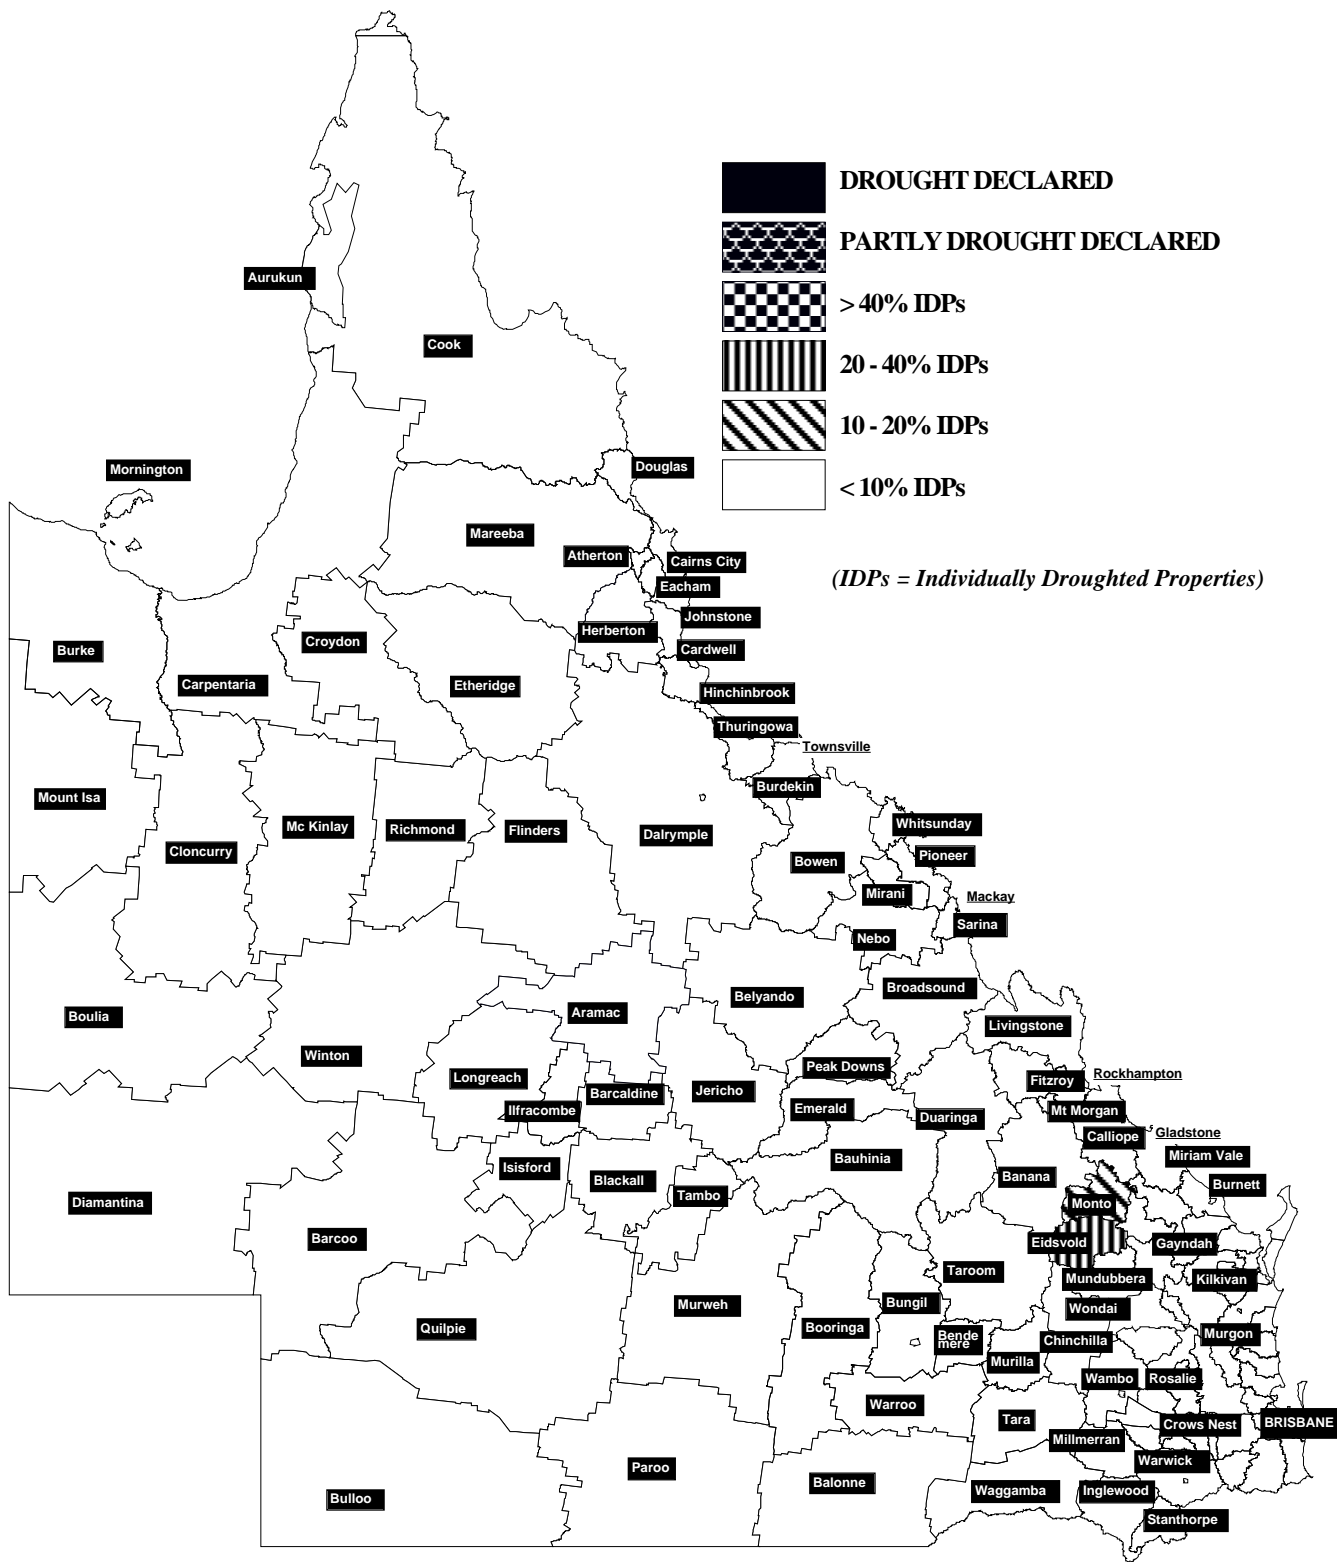

# QUEENSLAND DROUGHT SITUATION as at 30th September 2000

Date: 6<sup>th</sup> October 2000

Next Update By: 10<sup>th</sup> November 2000

Information contained in this publication is provided as general advice only. For application to specific circumstances, professional advice should be sought. The Department of Primary Industries, Queensland, has taken all reasonable steps to ensure the information in this publication is accurate at the time of publication. Readers should ensure that they make appropriate inquiries to determine whether new information is available on the particular subject matter.

# QUEENSLAND DROUGHT SITUATION as at 30th September 2000

Date: 6<sup>th</sup> October 2000

Next Update By: 10<sup>th</sup> November 2000

SHIRE	DATE DECLARED	SHIRE	DATE DECLARED

**Notes:**

*No shires are currently drought declared in Queensland.*