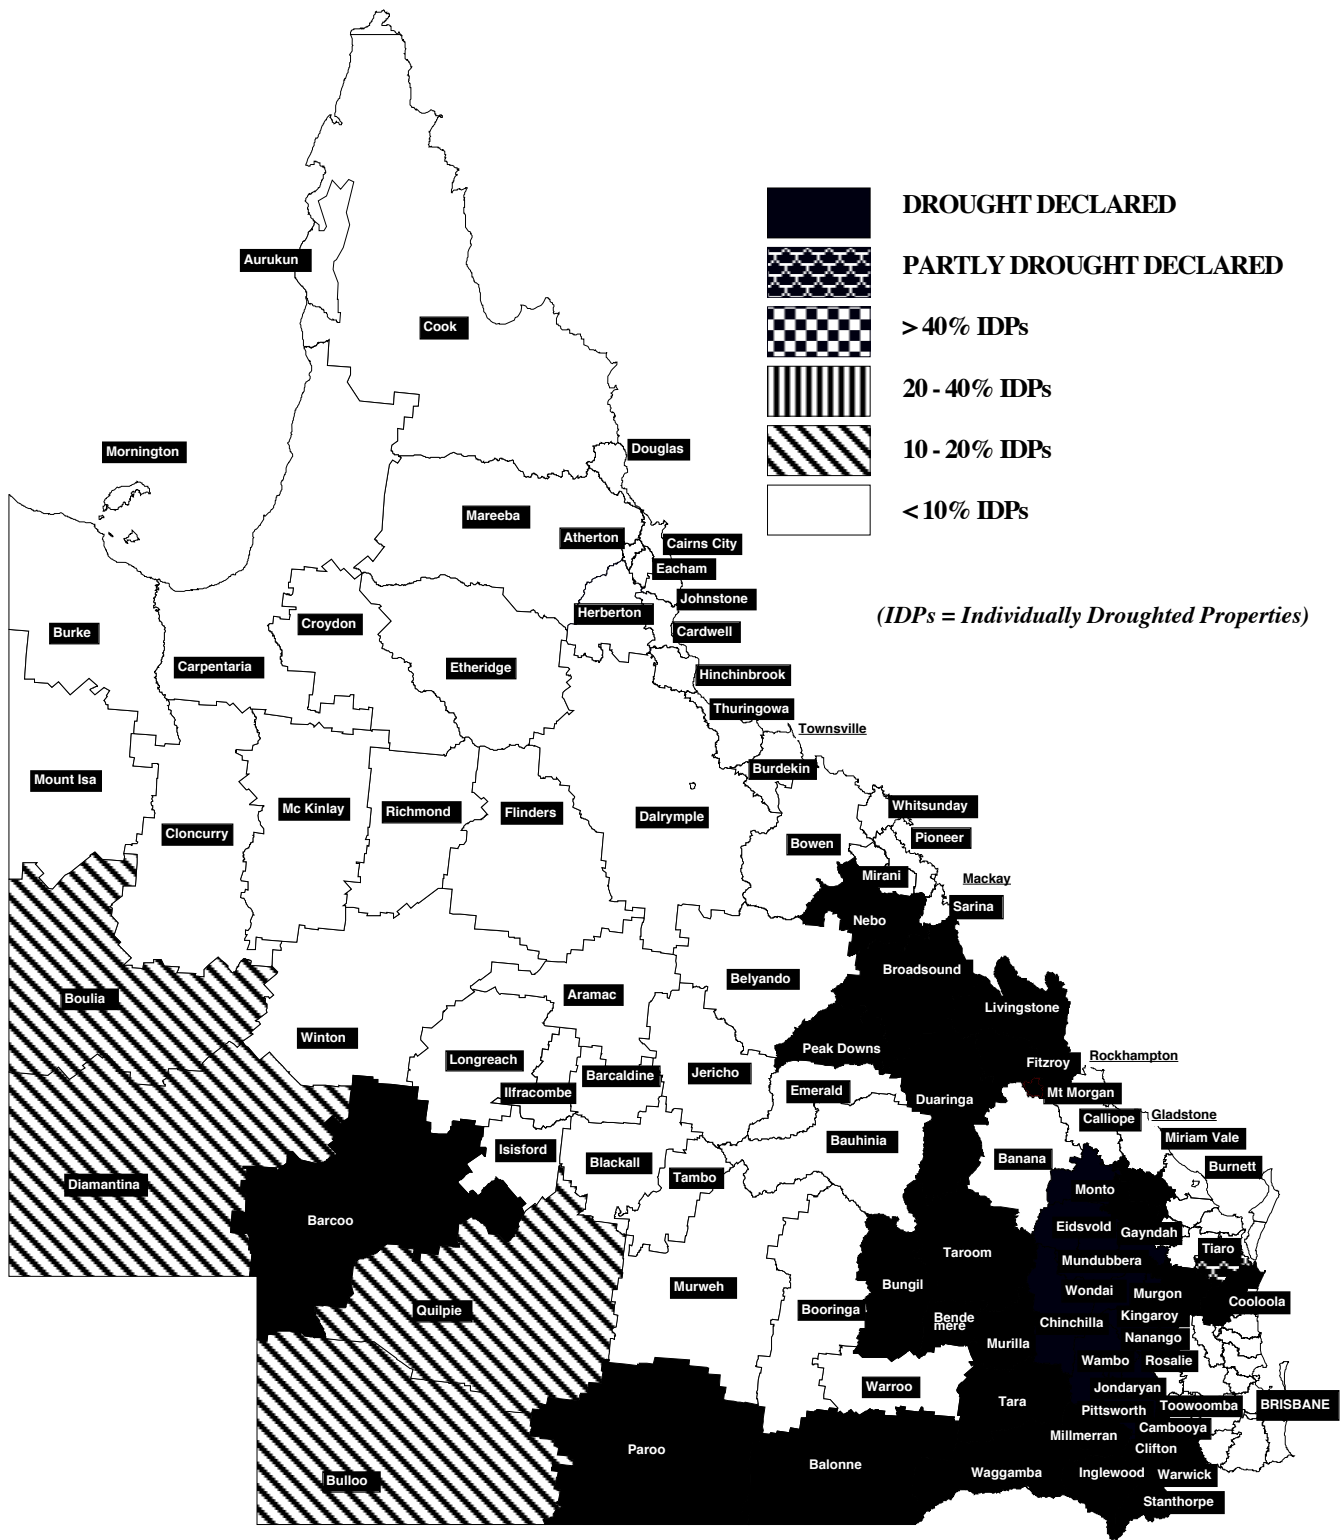

QUEENSLAND DROUGHT SITUATION as at 22 August 2002

Date: 23rd August 2002

Next Update By: 10th September 2002

Information contained in this publication is provided as general advice only. For application to specific circumstances, professional advice should be sought. The Department of Primary Industries, Queensland, has taken all reasonable steps to ensure the information in this publication is accurate at the time of publication. Readers should ensure that they make appropriate inquiries to determine whether new information is available on the particular subject matter.