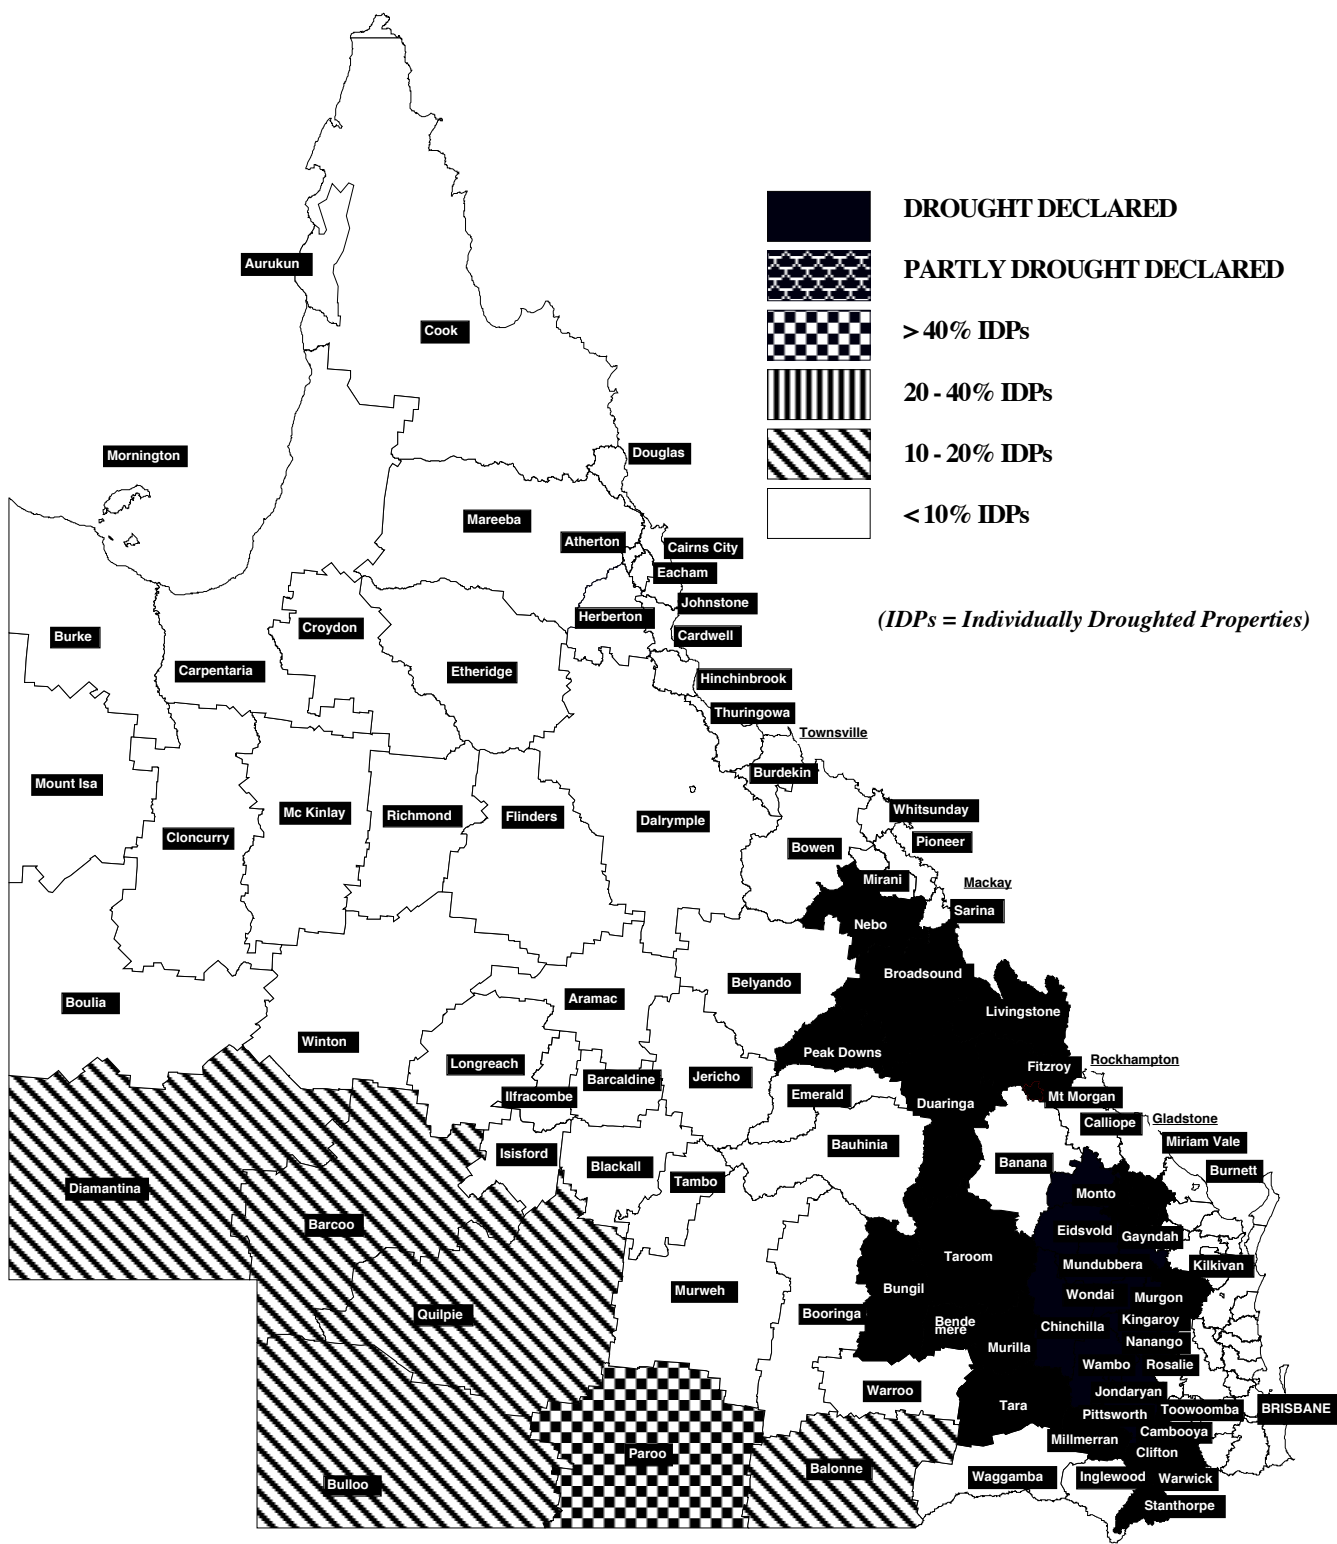

QUEENSLAND DROUGHT SITUATION as at 13th June 2002

Date: 13th June 2002

Next Update By: 10th July 2002

Information contained in this publication is provided as general advice only. For application to specific circumstances, professional advice should be sought. The Department of Primary Industries, Queensland, has taken all reasonable steps to ensure the information in this publication is accurate at the time of publication. Readers should ensure that they make appropriate inquiries to determine whether new information is available on the particular subject matter.