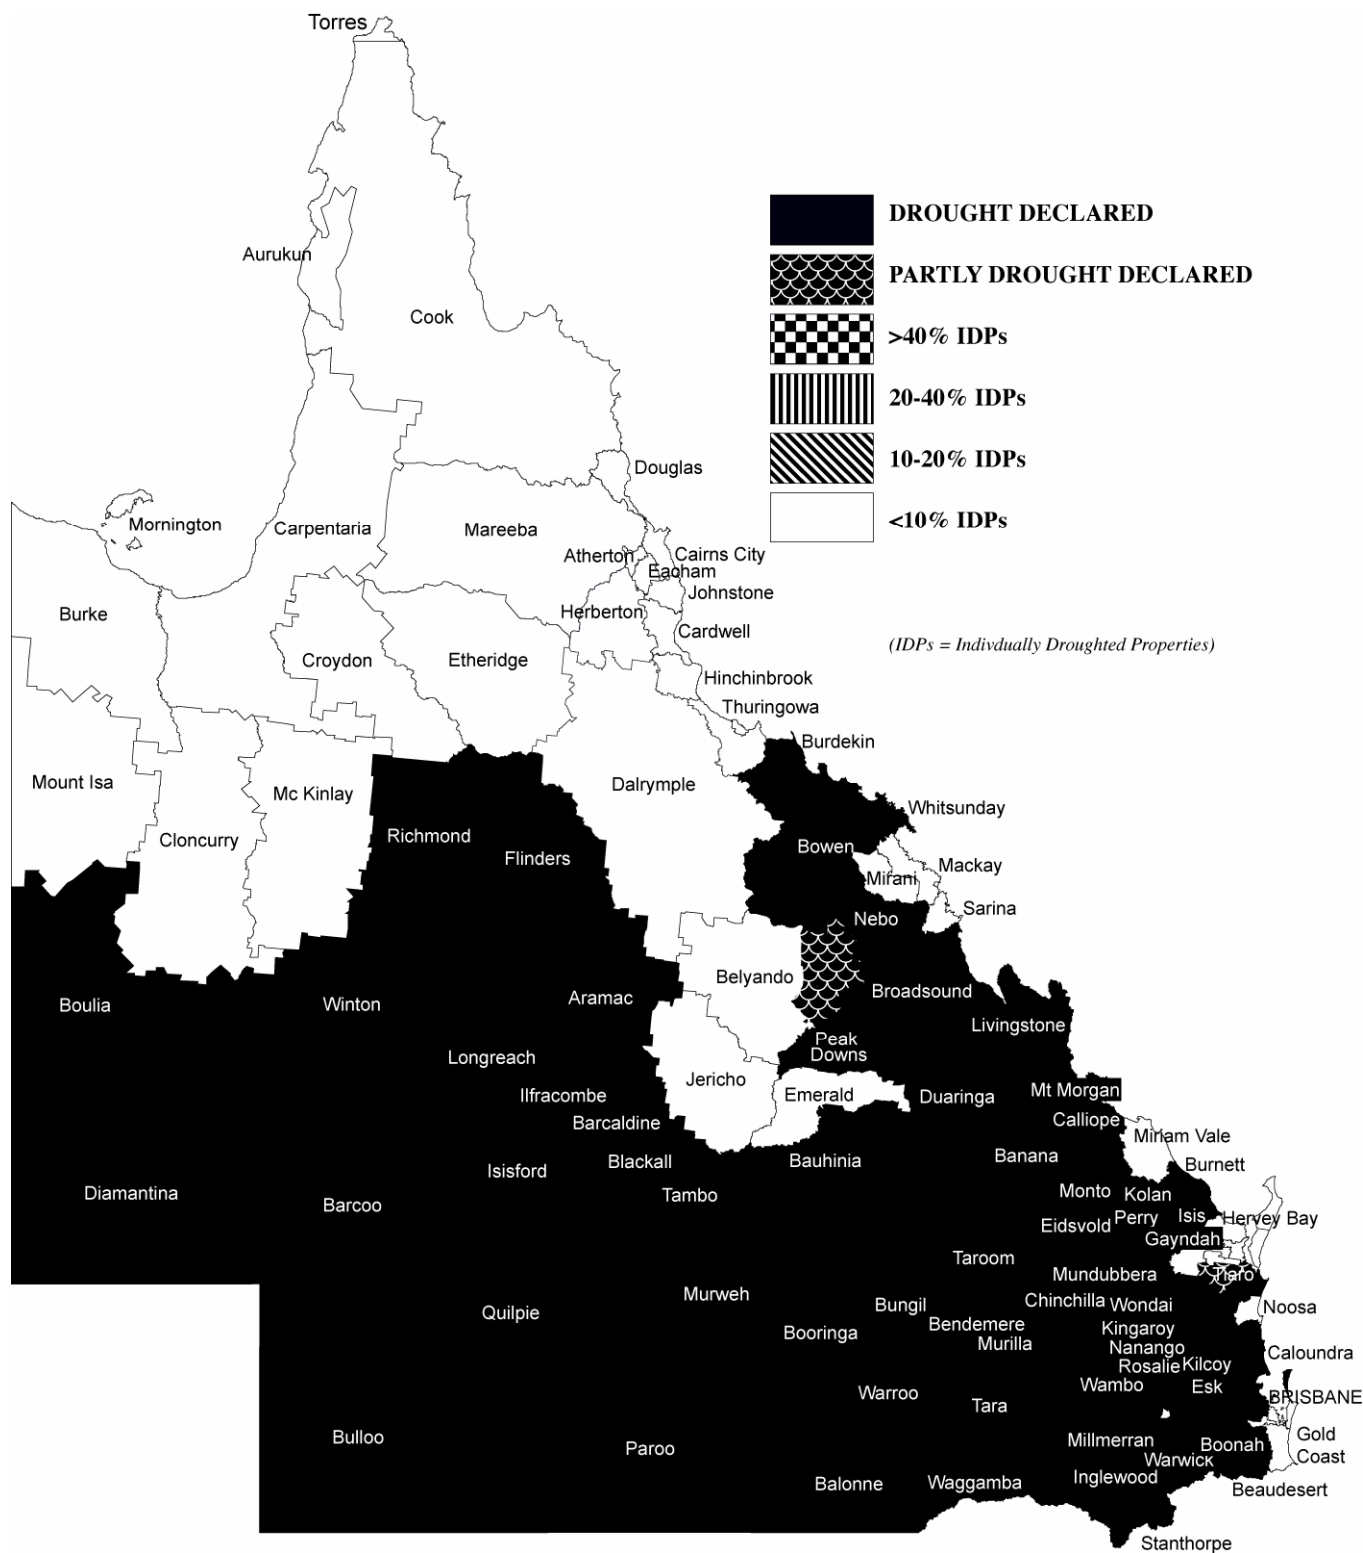

# QUEENSLAND DROUGHT SITUATION as at 31<sup>st</sup> October 2007

Date 9<sup>th</sup> November 2007

Next update by 10<sup>th</sup> December 2007

# QUEENSLAND DROUGHT SITUATION